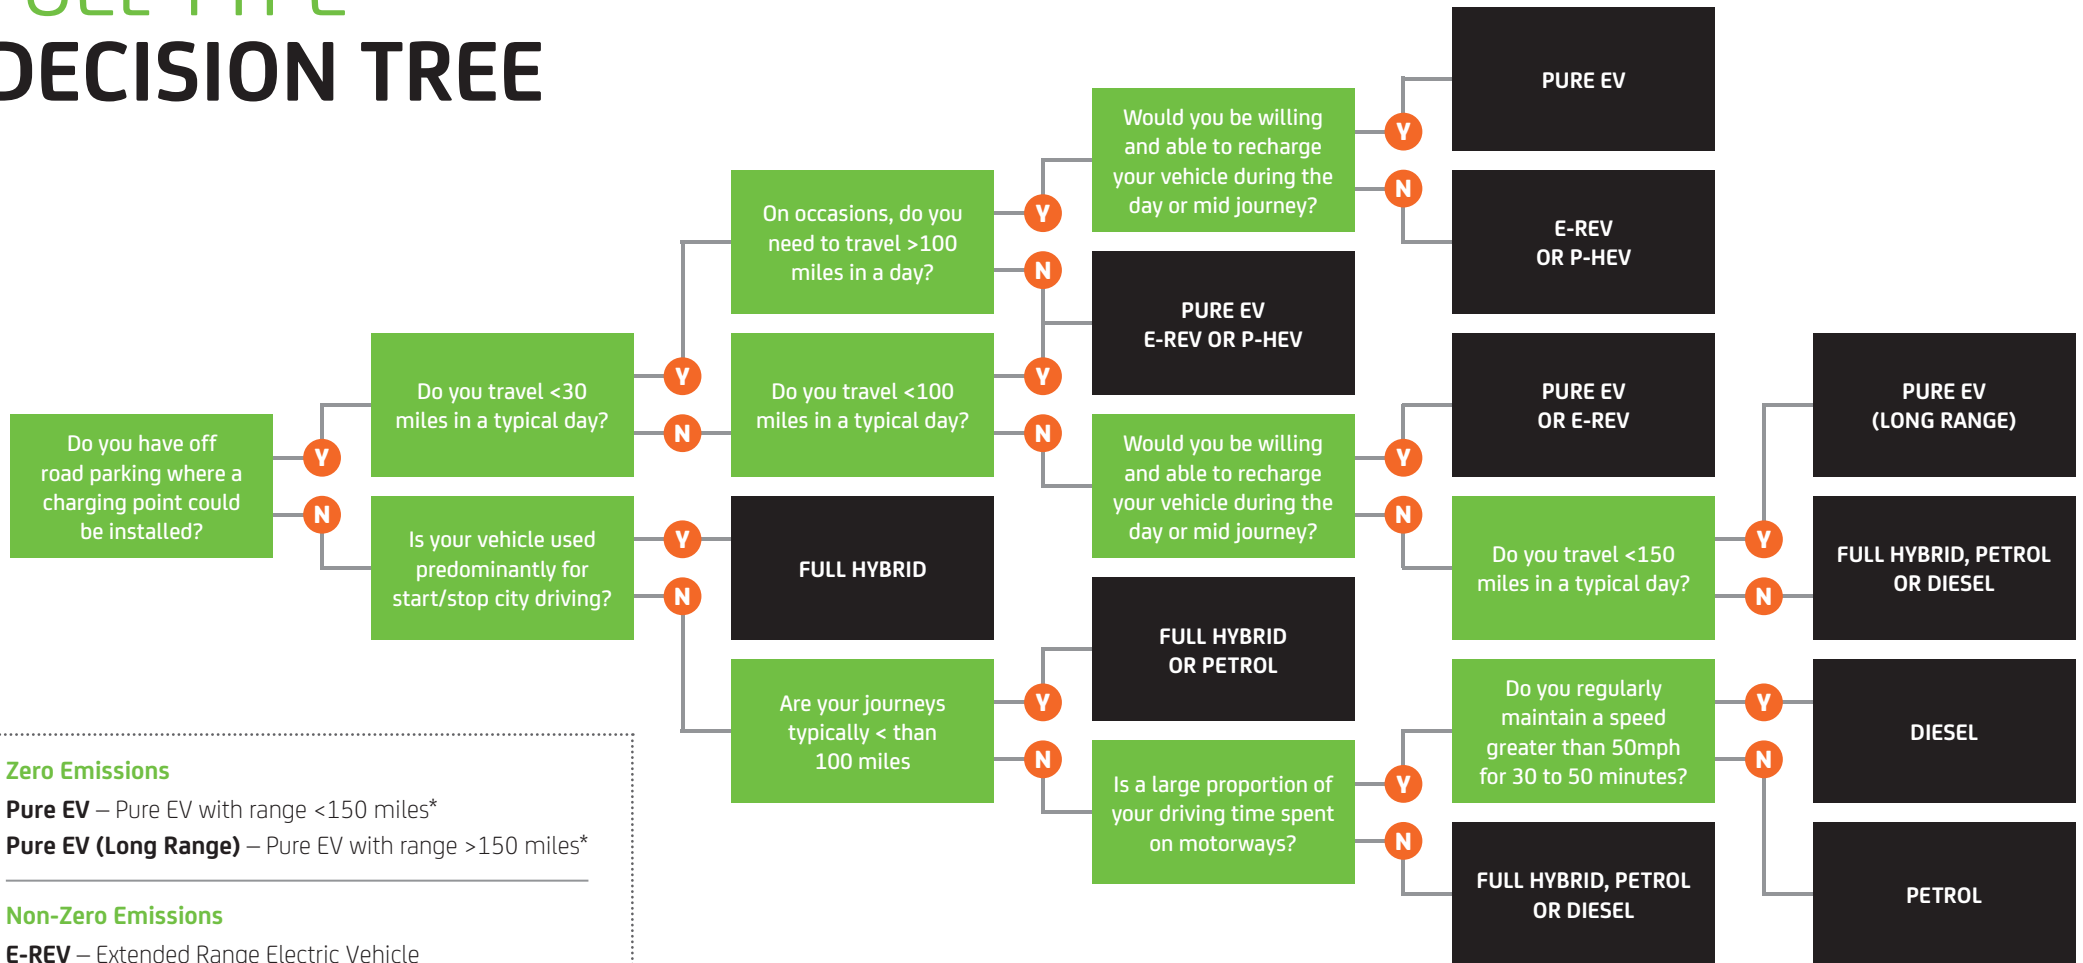

## FUEL TYPE DECISION TREE

### Zero Emissions

**Pure EV** – Pure EV with range <150 miles\*

**Pure EV (Long Range)** – Pure EV with range >150 miles\*